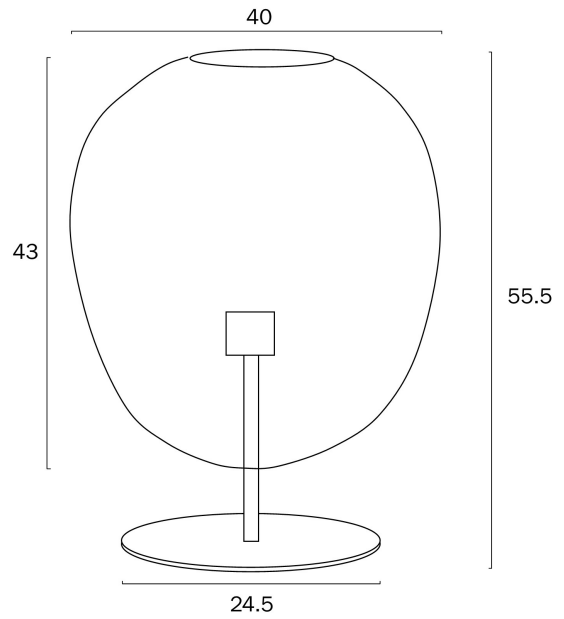

## RANA 40CM TABLE LAMP MEDIUM

### LIGHT SOURCE

**Voltage Input**

240V

**Total Wattage (max)**

25

**Globe Type**

E27

**Globe / Light Source qty**

### PRODUCT DIMENSIONS

**Fixture Weight (Kg)**

1.8

**Fixture Height (cm)**

55.5

**Fixture Diameter (cm)**

40

**Cable Length (cm)**