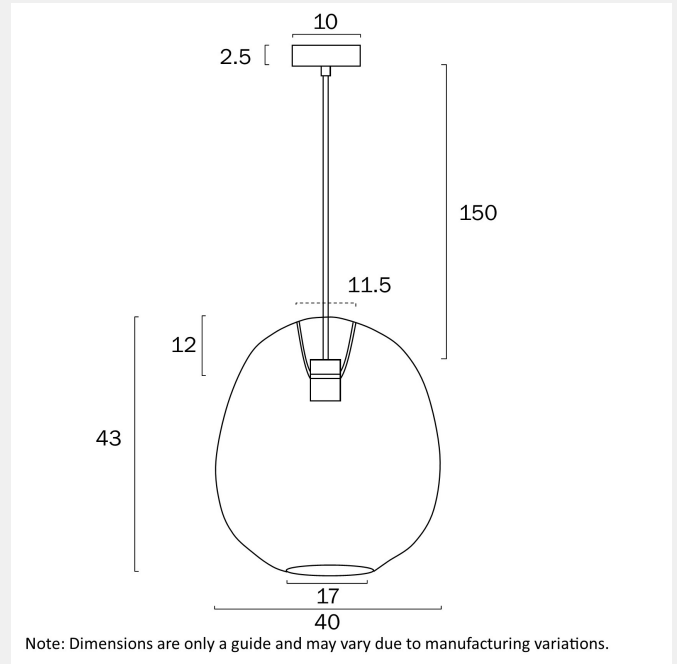

RANA 40CM PENDANT LIGHT

LIGHT SOURCE

Voltage Input

240V

Total Wattage (max)

25

Globe Type

E27

*3 Years

PRODUCT DIMENSIONS

Fixture Weight (Kg)

1.4

Fixture Diameter (cm)

40

Fixture Height (cm)

43