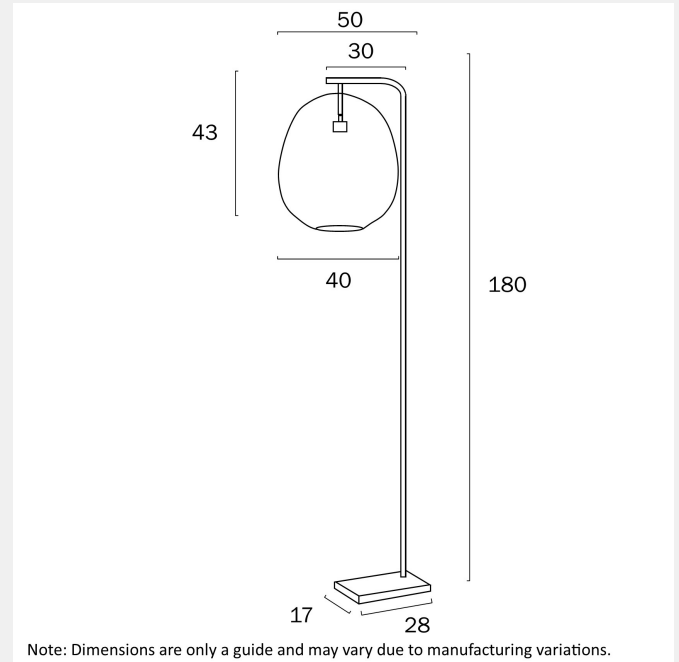

RANA 40CM FLOOR LAMP

LIGHT SOURCE

Voltage Input

240V

Total Wattage (max)

25

Globe Type

E27

Globe / Light Source qty

1

Globe / Light Source included

No

Dimmable

Globe Dependant

SPECIFICATIONS

Lead and Plug

CLASS II – DOUBLE INSULATED, EARTH NOT REQUIRED

COLOUR AND MATERIAL

Fixture Material

Iron,Rattan

PRODUCT DIMENSIONS

Fixture Weight (Kg)

7.7

Fixture Height (cm)