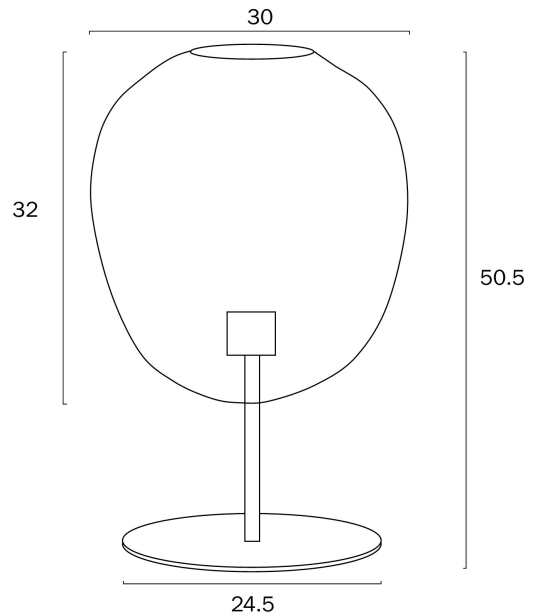

## RANA 30CM TABLE LAMP SMALL

### LIGHT SOURCE

**Voltage Input**

240V

**Total Wattage (max)**

25

**Globe Type**

E27

**Globe / Light Source qty**

### PRODUCT DIMENSIONS

**Fixture Weight (Kg)**

1.65

**Fixture Height (cm)**

50.5

**Fixture Diameter (cm)**

30

**Cable Length (cm)**