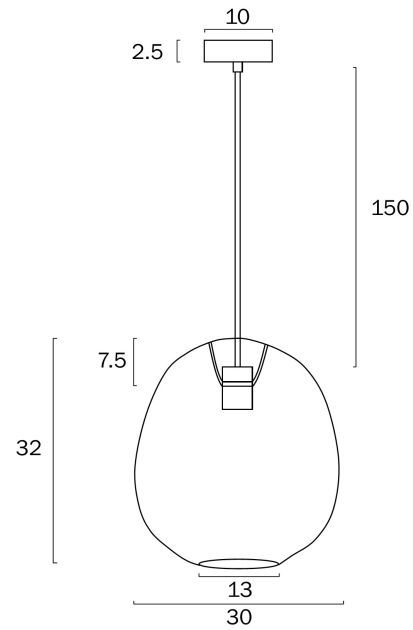

RANA 30CM PENDANT LIGHT

LIGHT SOURCE

Voltage Input

240V

Total Wattage (max)

25

Globe Type

E27

Globe / Light Source qty

1

Globe / Light Source included

No

Dimmable

Globe Dependant

SPECIFICATIONS

Lead and Plug

No

IP rating

IP20

Suspension Type

Cable

Height Adjustable?

Yes

Mounting

*3 Years

PRODUCT DIMENSIONS

Fixture Weight (Kg)

1.2

Fixture Diameter (cm)

30

Fixture Height (cm)

32