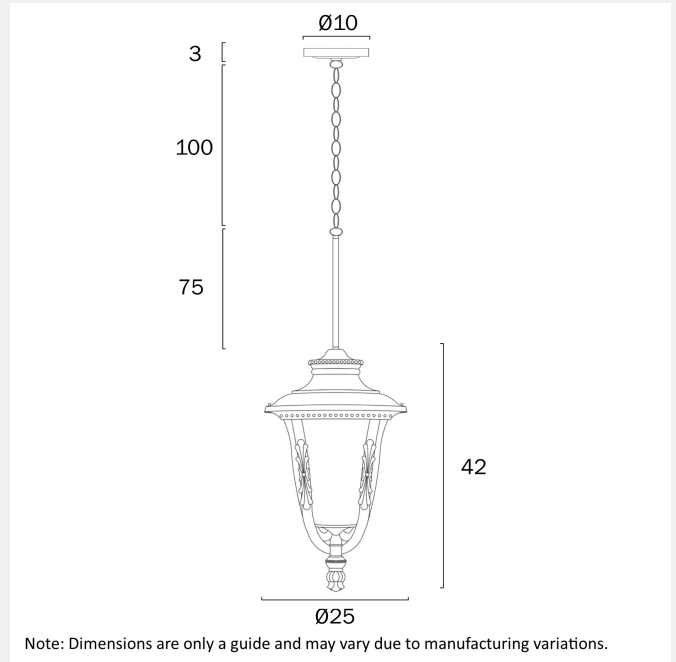

RAMIRO 25CM PENDANT LIGHT LARGE

LIGHT SOURCE

Voltage Input

240V

Total Wattage (max)

25

Globe Type

E27

Globe / Light Source qty

1

Globe / Light Source included

No

Dimmable

Globe Dependant

SPECIFICATIONS

Lead and Plug

Glass Color

Clear

WARRANTY

Replacement Warranty

*3 Years

PRODUCT DIMENSIONS

Fixture Weight (Kg)

3.75

Telbix.

Fixture Diameter (cm)

25

Fixture Height (cm)

42

Suspension Length (cm)

175

OTHER