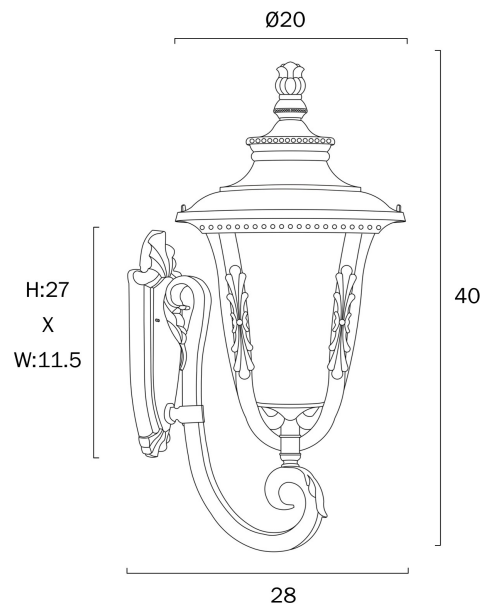

## RAMIRO 20CM EXTERIOR WALL LIGHT SMALL

Note: Dimensions are only a guide and may vary due to manufacturing variations.

### LIGHT SOURCE

**Voltage Input**

240V

**Total Wattage (max)**

25

**Globe Type**

E27

**Globe / Light Source qty**

### PRODUCT DIMENSIONS

**Fixture Weight (Kg)**

2.8

**Fixture Projection (cm)**

28

**Fixture Height (cm)**

40

**Fixture Width (cm)**