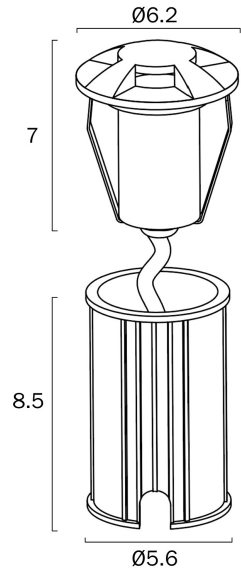

RAKER 24V 3W 4 WAY EXTERIOR LED INGROUND LIGHT

Cut out (cm):
With cannister: H: 8.5 x D: 5.6
Without cannister: D: 4.4

Note: Dimensions are only a guide and may vary due to manufacturing variations.

LIGHT SOURCE

Voltage Input

24V

Total Wattage (max)

3

Globe Type

LED

Globe / Light Source qty

1

Fixture Material

Aluminium, Glass

Diffuser Material

Glass

PRODUCT DIMENSIONS

Fixture Weight (Kg)

0.22

Telbix.

Fixture Height (cm)

8.5

Fixture Diameter (cm)

6.2

Cable Length (cm)

100

WARRANTY

Replacement Warranty