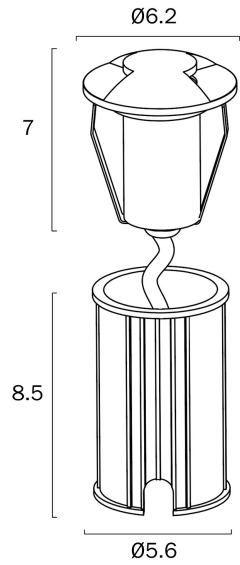

RAKER 24V 3W 2 WAY EXTERIOR LED INGROUND LIGHT

Cut out (cm):
With cannister: H: 8.5 x D: 5.6
Without cannister: D: 4.4

Note: Dimensions are only a guide and may vary due to manufacturing variations.

LIGHT SOURCE

Voltage Input

24V

Total Wattage (max)

3

Globe Type

LED

Globe / Light Source qty

1

Fixture Material

Aluminium, Glass

Diffuser Material

Glass

PRODUCT DIMENSIONS

Fixture Weight (Kg)

0.22

Telbix.

Fixture Height (cm)

8.5

Fixture Diameter (cm)

6.2

Cable Length (cm)

100

WARRANTY

Replacement Warranty