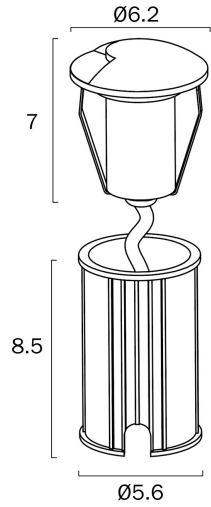

RAKER 24V 3W 1 WAY EXTERIOR LED INGROUND LIGHT

Cut out (mm):
With cannister: H: 8.5 x D: 5.6
Without cannister: D: 4.4

Note: Dimensions are only a guide and may vary due to manufacturing variations.

LIGHT SOURCE

Voltage Input

24V

Total Wattage (max)

3

Globe Type

LED

Globe / Light Source qty

1

Fixture Material

Aluminium, Glass

Diffuser Material

Glass

PRODUCT DIMENSIONS

Fixture Weight (Kg)

0.22

Telbix.

Fixture Height (cm)

8.5

Fixture Diameter (cm)

6.2

Cable Length (cm)

100

WARRANTY

Replacement Warranty