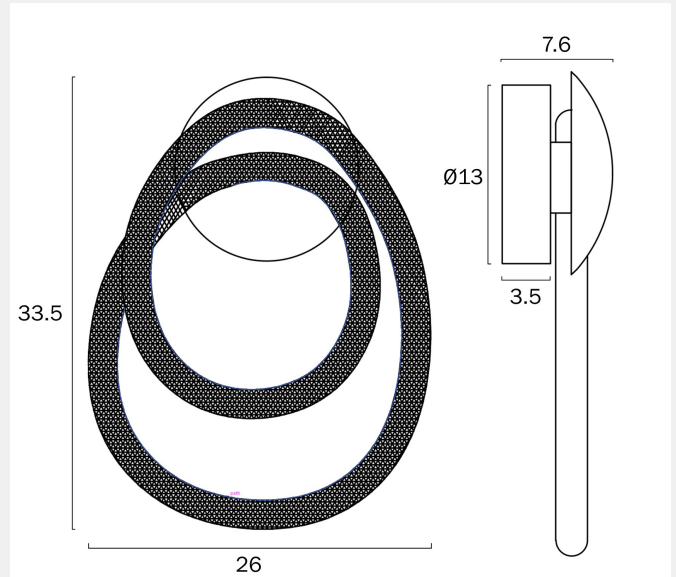

## RAFI LED WALL LIGHT

Rope length 200cm

Note: Dimensions are only a guide and may vary due to manufacturing variations.

### LIGHT SOURCE

**Voltage Input**

240V

**Total Wattage (max)**

40

**Globe Type**

LED integrated SMD

**Globe / Light Source qty**

### PRODUCT DIMENSIONS

**Fixture Weight (Kg)**

1.5

## Fixture Width (cm)

26