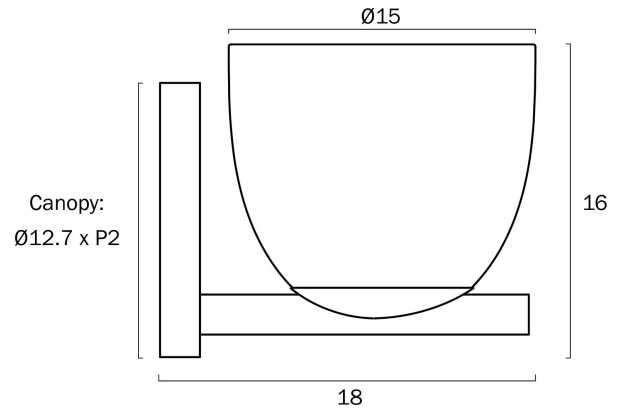

## RADAM SINGLE WALL LIGHT

Note: Dimensions are only a guide and may vary due to manufacturing variations.

### LIGHT SOURCE

**Voltage Input**

240V

**Total Wattage (max)**

25

**Wattage**

25

**Globe Type**

### PRODUCT DIMENSIONS