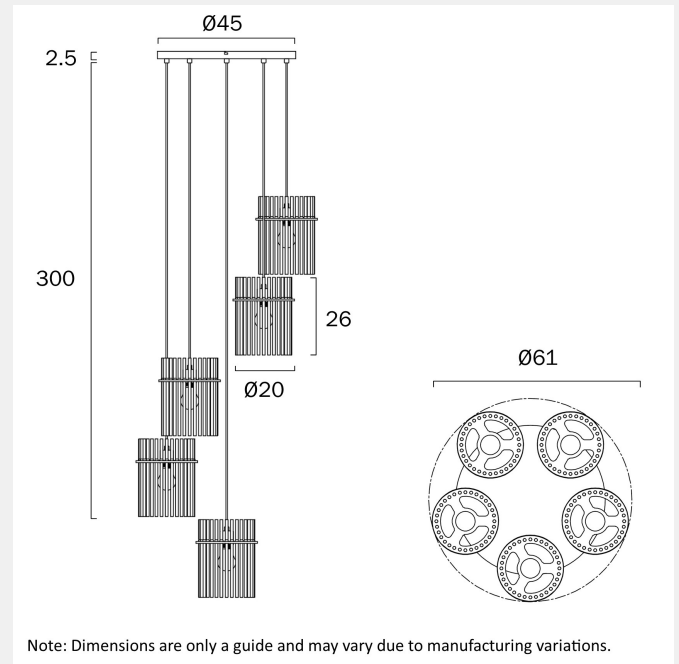

QUILO 5 PENDANT LIGHT

LIGHT SOURCE

Voltage Input

240V

Total Wattage (max)

125

Wattage

25

SPECIFICATIONS

Lead and Plug

No

IP rating

IP20

Suspension Type

Cable

Height Adjustable?

Fixture Weight (Kg)

10.7

Fixture Diameter (cm)

61

Fixture Height (cm)

26

Suspension Length (cm)

300