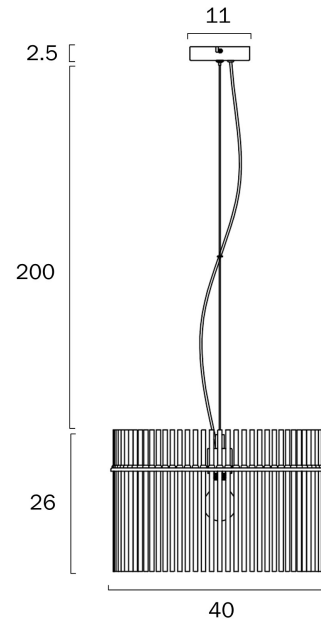

QUILO 40CM PENDANT LIGHT

Note: Dimensions are only a guide and may vary due to manufacturing variations.

LIGHT SOURCE

Voltage Input

240V

Total Wattage (max)

25

Globe Type

E27

Globe / Light Source qty

1

Globe / Light Source included

No

Dimmable

Globe Dependant

SPECIFICATIONS

Lead and Plug

No

IP rating

IP20

Suspension Type

Cable

Height Adjustable?

Yes

4.5

Telbix.

Fixture Diameter (cm)

40

Fixture Height (cm)

26

Suspension Length (cm)

200