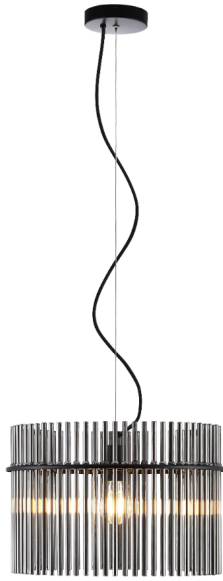

QUILO 40CM PENDANT LIGHT

Note: Dimensions are only a guide and may vary due to manufacturing variations.

LIGHT SOURCE

Voltage Input

240V

Total Wattage (max)

25

Globe Type

E27

Globe / Light Source qty

1

Globe / Light Source included

No

Dimmable

Globe Dependant

SPECIFICATIONS

Iron,Glass

Fixture Finish

Matte

WARRANTY

Replacement Warranty

*3 Years

PRODUCT DIMENSIONS

Fixture Weight (Kg)

4.5

Telbix.

Fixture Diameter (cm)

40

Fixture Height (cm)

26

Suspension Length (cm)

200