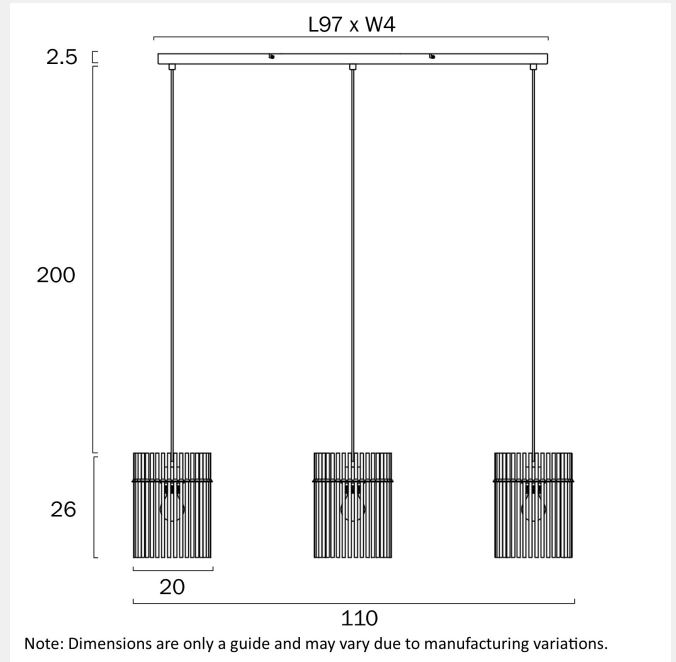

QUILO 3 PENDANT LIGHT

LIGHT SOURCE

Voltage Input

240V

Total Wattage (max)

75

Wattage

25

Globe Type

E27

Globe / Light Source qty

3

Globe / Light Source included

No

Dimmable

Globe Dependant

SPECIFICATIONS

Lead and Plug

No

IP rating

IP20

Suspension Type

Cable

Height Adjustable?

Yes

Raked Ceiling Compatible

Yes

Mounting

Surface

Electrical Protection

CLASS I - HIGH VOLTAGE, EARTH REQUIRED

COLOUR AND MATERIAL

Fixture Material

Iron,Glass

Fixture Finish

Matte

WARRANTY

Replacement Warranty

*3 Years