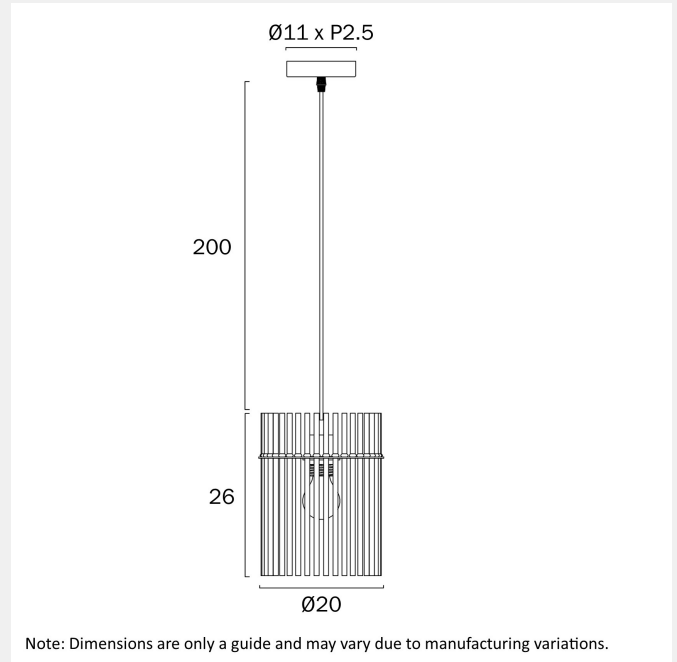

QUILO 20CM PENDANT LIGHT

LIGHT SOURCE

Voltage Input

240V

Total Wattage (max)

25

Globe Type

E27

WARRANTY

Replacement Warranty

*3 Years

PRODUCT DIMENSIONS

Fixture Weight (Kg)

1.8

Fixture Diameter (cm)

20