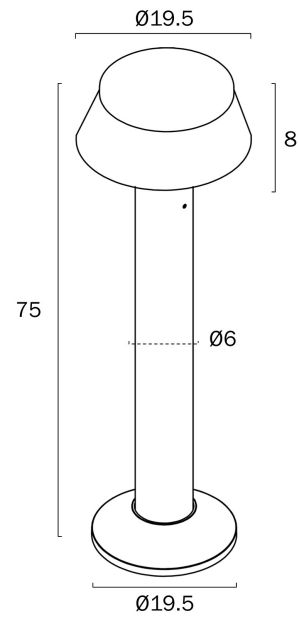

PYRUS EXTERIOR LED BOLLARD LIGHT

Note: Dimensions are only a guide and may vary due to manufacturing variations.

LIGHT SOURCE

Voltage Input

240V

Total Wattage (max)

12

Globe Type

LED integrated SMD

Globe / Light Source qty

1

Globe / Light Source included

Yes

Color Kelvin

3000k

Color Temperature

Polycarbonate, Plastic

Fixture Finish

Sand

Diffuser Material

Polycarbonate

PRODUCT DIMENSIONS

Fixture Weight (Kg)

1.5