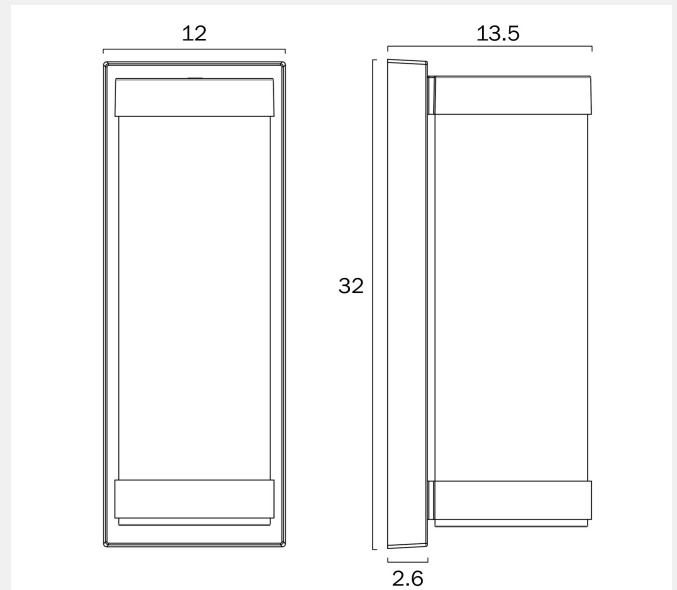

## PROVO EXTERIOR WALL LIGHT

Note: Dimensions are only a guide and may vary due to manufacturing variations.

### LIGHT SOURCE

**Voltage Input**

240V

**Total Wattage (max)**

25

**Globe Type**

E27

**Globe / Light Source qty**

Surface

### PRODUCT DIMENSIONS

**Fixture Weight (Kg)**

0.89

**Fixture Projection (cm)**

13.5

**Fixture Height (cm)**

32

**Fixture Width (cm)**