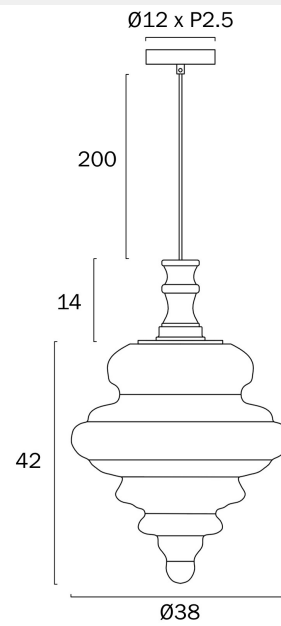

## PRIVAS 38CM PENDANT LIGHT LARGE

PE38

Note: Dimensions are only a guide and may vary due to manufacturing variations.

## VARIANTS

[PRIVAS PE38-AGFR] PRIVAS  
38CM PENDANT LIGHT LARGE

9329501079737

Find PRIVAS 38CM PENDANT LIGHT LARGE on  
[www.telbix.com](http://www.telbix.com)