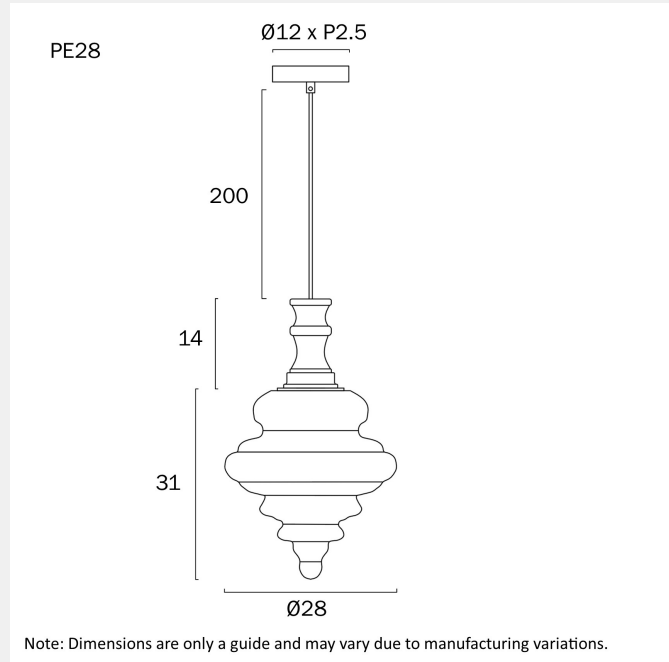

**PRIVAS 28CM PENDANT LIGHT SMALL**

**LIGHT SOURCE**

**Voltage Input**

240V

**Total Wattage (max)**

25

**Wattage**

0

## PRODUCT DIMENSIONS

---

Fixture Weight (Kg)

1.8

Fixture Diameter (cm)

28

Fixture Height (cm)

31