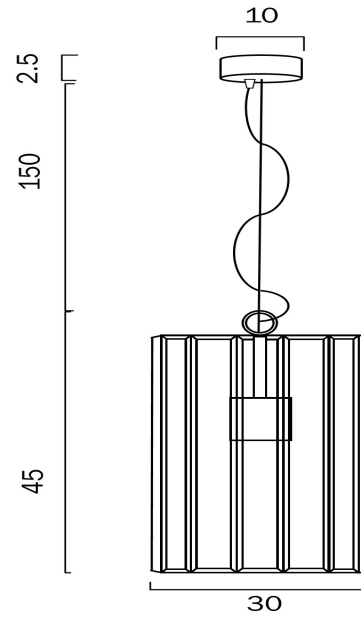

## PRATT 30CM PENDANT LIGHT LARGE

### LIGHT SOURCE

**Voltage Input**

240V

**Total Wattage (max)**

75

**Wattage**

25

**Globe Type**

### SPECIFICATIONS

**Lead and Plug**

No

**IP rating**

IP20

**Suspension Type**

Break Wire

**Height Adjustable?**

### PRODUCT DIMENSIONS

**Fixture Diameter (cm)**

30

**Telbix.**

**Fixture Height (cm)**

45

**Suspension Length (cm)**

150