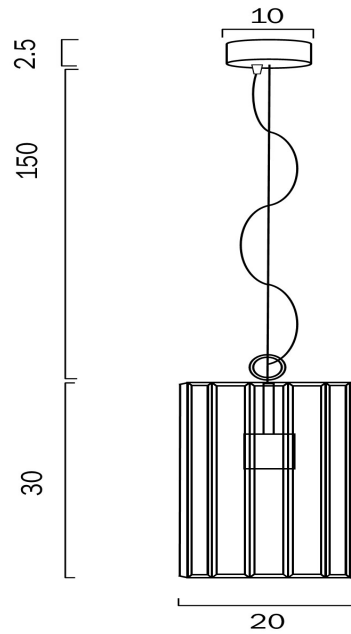

PRATT 20CM PENDANT LIGHT SMALL

LIGHT SOURCE

Voltage Input

240V

Total Wattage (max)

25

Globe Type

E27

Globe / Light Source qty

1

Globe / Light Source included

No

Dimmable

Globe Dependant

SPECIFICATIONS

Lead and Plug

No

IP rating

IP20

Suspension Type

Break Wire

Height Adjustable?

Yes

Mounting

WARRANTY

Replacement Warranty

*3 Years

PRODUCT DIMENSIONS

Fixture Diameter (cm)

20

Fixture Height (cm)

30