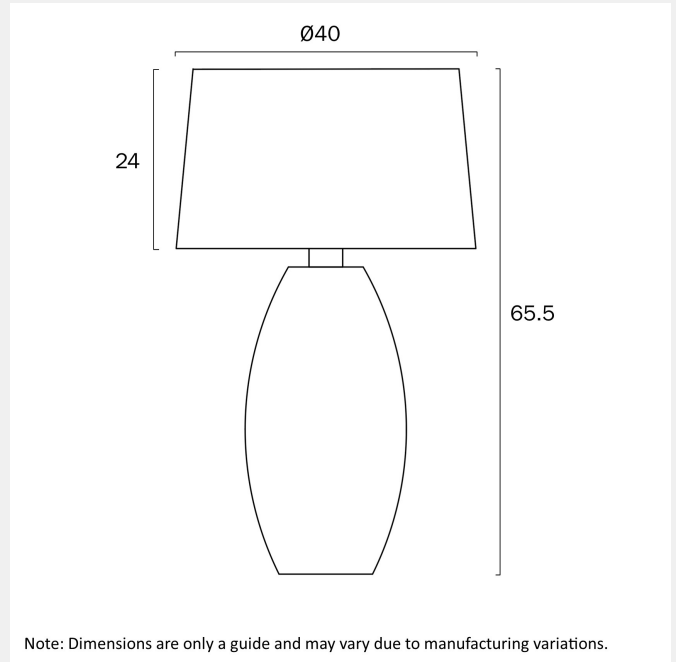

PONTUS TRAVERTINE-LOOK TABLE LAMP

LIGHT SOURCE

Voltage Input

240V

Total Wattage (max)

25

Wattage

0

Globe Type

E27

Globe / Light Source qty

1

Globe / Light Source included

No

Color Kelvin

0

Color Temperature

0

Dimmable

Globe Dependant

CRI (Color Rendering Index)

0

Lumens

0

SPECIFICATIONS

Lead and Plug

Yes

USB Port

0

Switch

Inline Switch

IP rating

IP20

Battery Capacity (mA)

0

Height Adjustable?

0

Beam Angle (degree)

0

Electrical Protection

CLASS II – DOUBLE INSULATED, EARTH NOT REQUIRED

Current Output (mA)

0