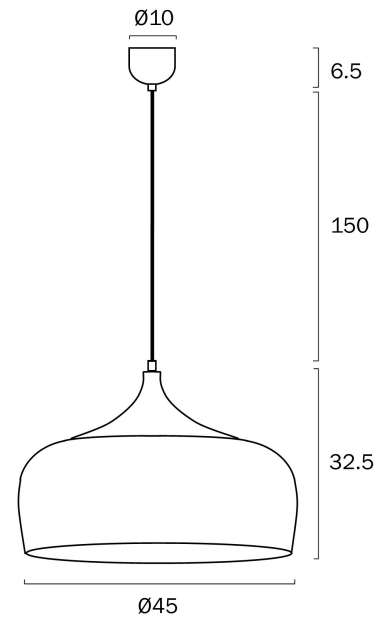

POLK 45CM PENDANT LIGHT

Note: Dimensions are only a guide and may vary due to manufacturing variations.

LIGHT SOURCE

Voltage Input

240V

Total Wattage (max)

25

Globe Type

E27

Globe / Light Source qty

1

Globe / Light Source included

No

Dimmable

Globe Dependant

SPECIFICATIONS

Metal

WARRANTY

Replacement Warranty

*3 Years

PRODUCT DIMENSIONS

Fixture Diameter (cm)

45

Fixture Height (cm)