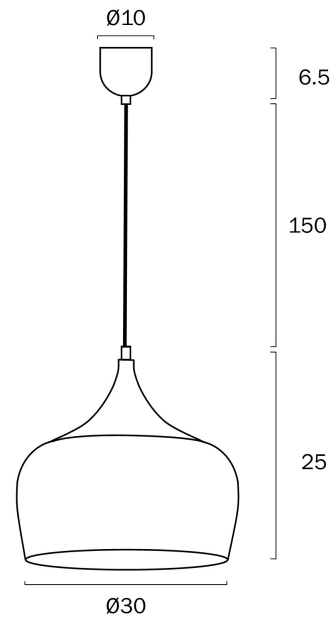

POLK 30CM PENDANT LIGHT

Note: Dimensions are only a guide and may vary due to manufacturing variations.

LIGHT SOURCE

Voltage Input

240V

Total Wattage (max)

25

Globe Type

E27

Globe / Light Source qty

1

Globe / Light Source included

No

Dimmable

Globe Dependant

SPECIFICATIONS

Metal

WARRANTY

Replacement Warranty

*3 Years

PRODUCT DIMENSIONS

Fixture Weight (Kg)

0.78

Fixture Diameter (cm)