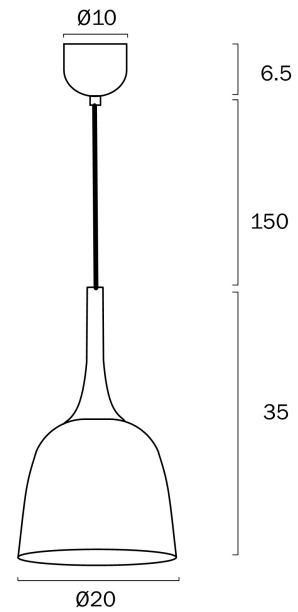

POLK 20CM PENDANT LIGHT

Note: Dimensions are only a guide and may vary due to manufacturing variations.

LIGHT SOURCE

Voltage Input

240V

Total Wattage (max)

25

Globe Type

E27

Globe / Light Source qty

1

Globe / Light Source included

No

Dimmable

Globe Dependant

SPECIFICATIONS

Metal

WARRANTY

Replacement Warranty

*3 Years

PRODUCT DIMENSIONS

Fixture Weight (Kg)

0.55

Fixture Diameter (cm)