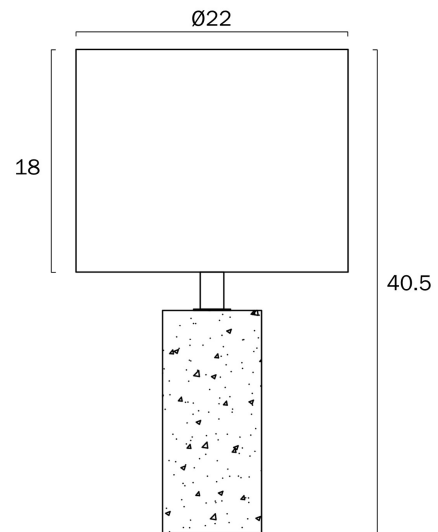

POLANO TRAVERTINE TABLE LAMP SMALL

Note: Dimensions are only a guide and may vary due to manufacturing variations.

LIGHT SOURCE

Voltage Input

240V

Total Wattage (max)

25

Globe Type

E27

Globe / Light Source qty

1

Globe / Light Source included

No

Dimmable

Globe Dependant

SPECIFICATIONS

COLOUR AND MATERIAL

Fixture Material

Travertine, Iron, Fabric

PRODUCT DIMENSIONS

Fixture Weight (Kg)

2.515

Fixture Height (cm)

40.5

Fixture Diameter (cm)

22

Cable Length (cm)

180 (30+Inline Switch+150)

WARRANTY

Replacement Warranty

*3 Years

telbix.