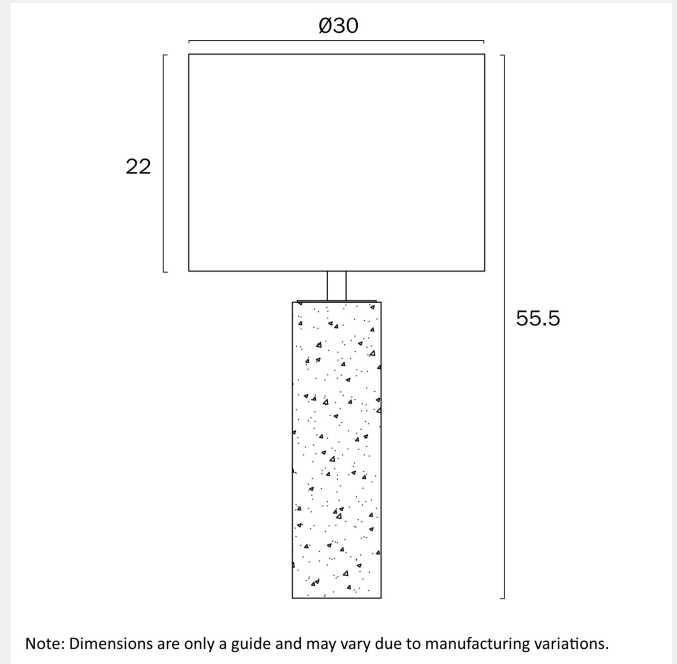

POLANO TRAVERTINE TABLE LAMP LARGE

LIGHT SOURCE

Voltage Input

240V

Total Wattage (max)

25

Globe Type

E27

Fixture Material

Travertine, Iron, Fabric

PRODUCT DIMENSIONS

Fixture Weight (Kg)

3.7

Fixture Height (cm)

55.5

Fixture Diameter (cm)