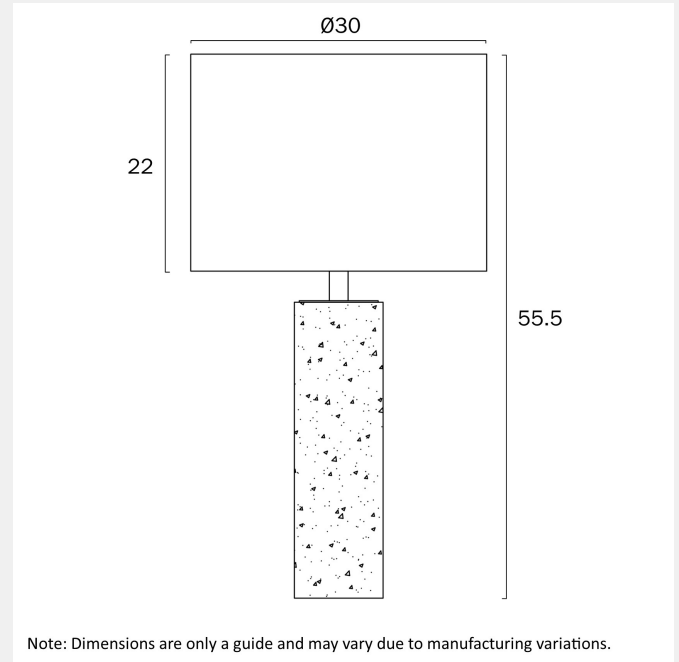

POLANO TABLE LAMP LARGE

LIGHT SOURCE

Voltage Input

240V

Total Wattage (max)

25

Globe Type

E27

Fixture Material

Travertine, Iron, Fabric

PRODUCT DIMENSIONS

Fixture Weight (Kg)

3.7

Fixture Height (cm)

55.5

Fixture Diameter (cm)