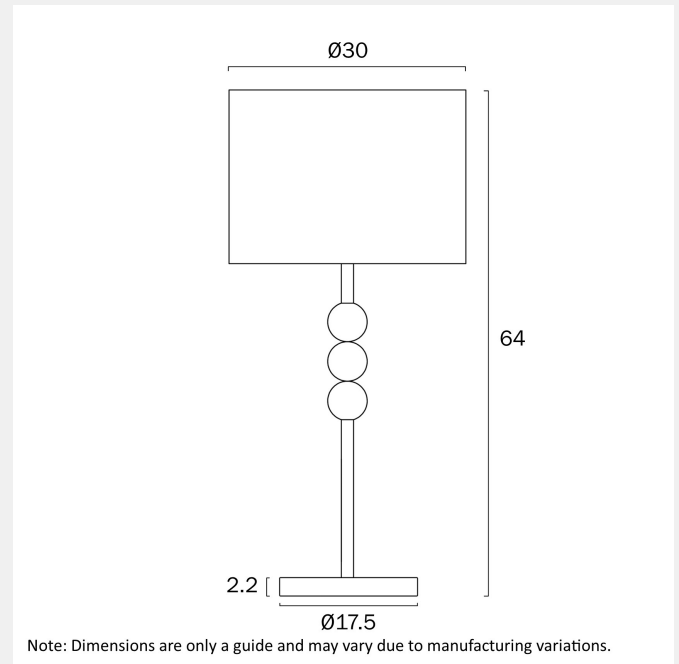

POETIX TABLE LAMP

LIGHT SOURCE

Voltage Input

240V

Total Wattage (max)

25

Globe Type

E27

Globe / Light Source qty

1

Globe / Light Source included

No

Dimmable

Globe Dependant

SPECIFICATIONS

Lead and Plug

Yes

Switch

Inline Switch

IP rating

IP20

Electrical Protection

CLASS II - DOUBLE INSULATED, EARTH NOT REQUIRED

COLOUR AND MATERIAL

Fixture Material

Iron, Fabric

Fixture Finish

Gloss or Matte

Fixture Pantone Color

RAL9001

PRODUCT DIMENSIONS

Fixture Weight (Kg)

1.98

Fixture Height (cm)

64

Fixture Diameter (cm)

30

Cable Length (cm)

180 (30+Inline Switch+150)