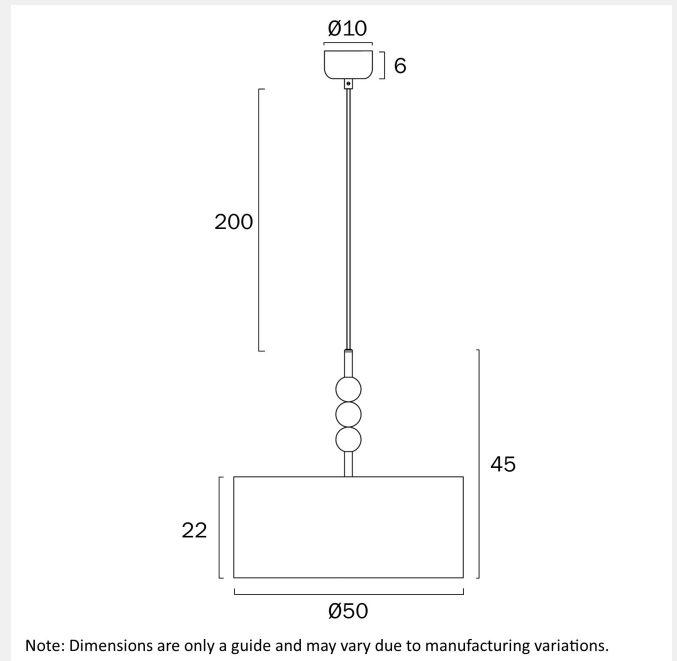

POETIX 50CM PENDANT LIGHT LARGE

VARIANTS

[POETIX PE50-BE] POETIX
50CM PENDANT LIGHT LARGE
(BEIGE| IVORY)

9329501082003

[POETIX PE50-GD] POETIX
50CM PENDANT LIGHT LARGE
(GOLD| IVORY)

9329501082010

Find POETIX 50CM PENDANT LIGHT LARGE on
www.telbix.com