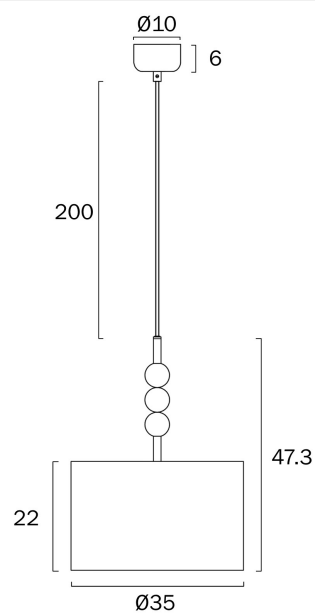

POETIX 35CM PENDANT LIGHT SMALL

Note: Dimensions are only a guide and may vary due to manufacturing variations.

VARIANTS

[POETIX PE35-BE] POETIX
35CM PENDANT LIGHT SMALL
(BEIGE| IVORY)

9329501081983

[POETIX PE35-GD] POETIX
35CM PENDANT LIGHT SMALL
(GOLD| IVORY)

9329501081990

Find POETIX 35CM PENDANT LIGHT SMALL on
www.telbix.com