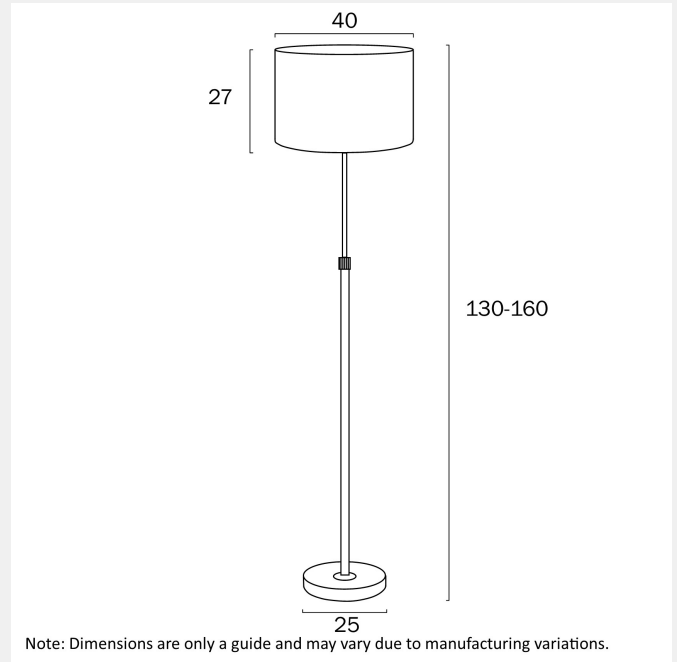

PLACIN FLOOR LAMP

LIGHT SOURCE

Voltage Input

240V

Total Wattage (max)

25

Globe Type

E27

Globe / Light Source qty

1

Globe / Light Source included

No

Dimmable

Globe Dependant

SPECIFICATIONS

Lead and Plug

CLASS II – DOUBLE INSULATED, EARTH NOT REQUIRED

COLOUR AND MATERIAL

Fixture Material

Marble,Iron,Fabric

PRODUCT DIMENSIONS

Fixture Weight (Kg)

4.7

Fixture Height (cm)

160

Fixture Diameter (cm)

40

Cable Length (cm)

200 (50+Foot Switch+150)

WARRANTY

Replacement Warranty

*3 Years