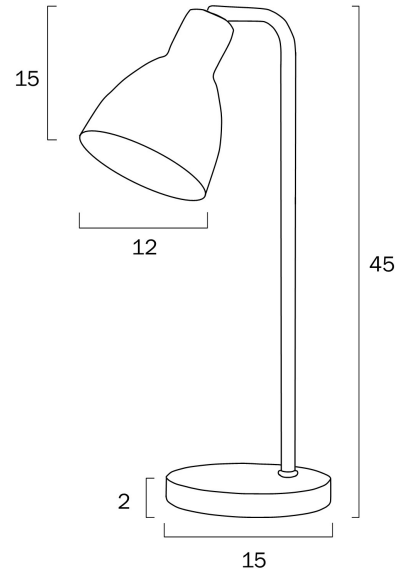

## PIVOT TABLE LAMP

### LIGHT SOURCE

**Voltage Input**

240V

**Total Wattage (max)**

25

**Globe Type**

E27

**Globe / Light Source qty**

### PRODUCT DIMENSIONS

**Fixture Weight (Kg)**

1

**Fixture Height (cm)**

45

**Fixture Diameter (cm)**

15

**Cable Length (cm)**