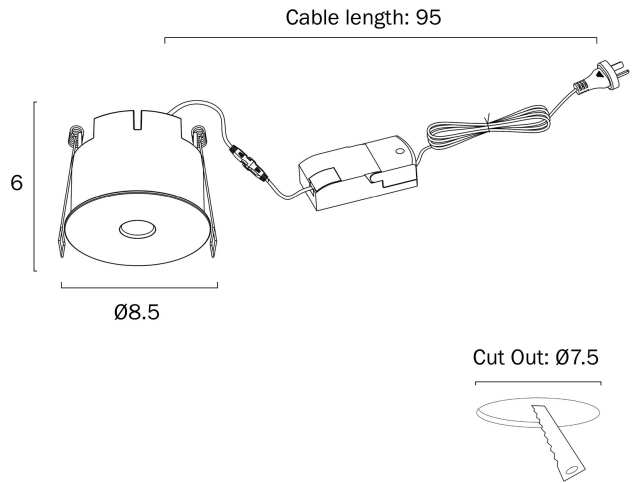

## PIRA 85 PINHOLE LED DOWNLIGHT DIMMABLE

Note: Dimensions are only a guide and may vary due to manufacturing variations.

### LIGHT SOURCE

**Voltage Input**

240V

**Total Wattage (max)**

10

**Wattage**

6

**Globe Type**

## PRODUCT DIMENSIONS

---

**Fixture Weight (Kg)**

0.4

**Fixture Diameter (cm)**

8.5

**Fixture Height (cm)**

6

**Cut Out (cm)**

7.5

**Cable Length (cm)**

60