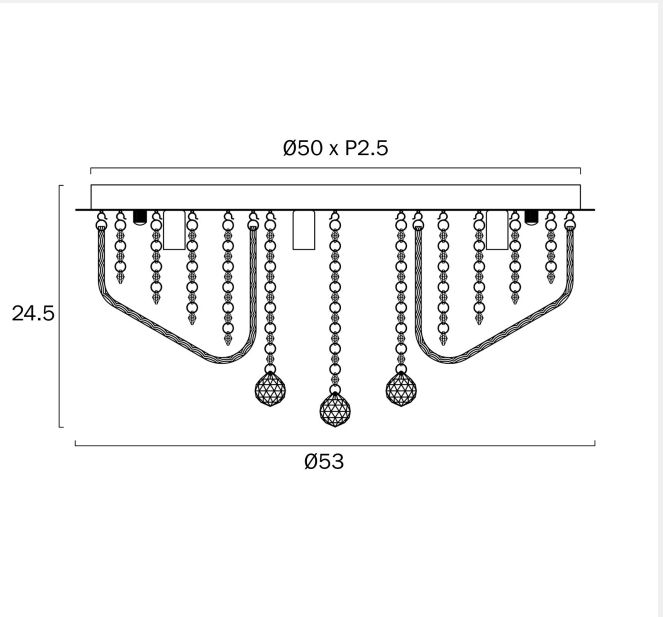

PINTOR 53CM CTC CEILING LIGHT

Note: Dimensions are only a guide and may vary due to manufacturing variations.

LIGHT SOURCE

Voltage Input

240V

Total Wattage (max)

297

Wattage

33

Globe Type

G9

Globe / Light Source qty

9

Globe / Light Source included

Yes

Dimmable

Globe Dependant

SPECIFICATIONS

Lead and Plug

No

IP rating

IP20

Height Adjustable?

No

Crystal,Stainless Steel

WARRANTY

Replacement Warranty

*3 Years

PRODUCT DIMENSIONS

Fixture Diameter (cm)

53

Fixture Height (cm)