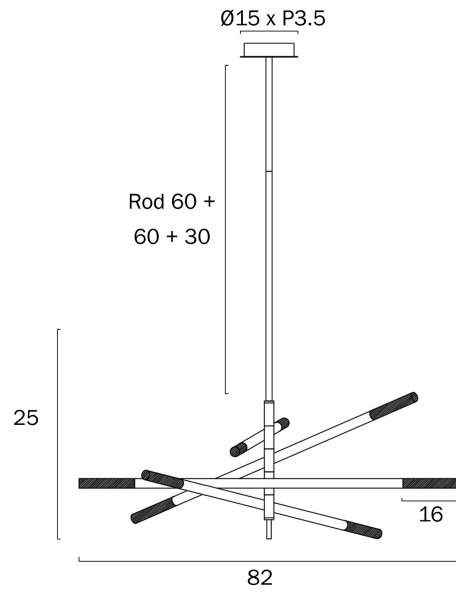

PINTA 8 LED PENDANT LIGHT

Note: Dimensions are only a guide and may vary due to manufacturing variations.

LIGHT SOURCE

Voltage Input

240V

Total Wattage (max)

24

Wattage

3

Globe Type

LED integrated SMD

Globe / Light Source qty

8

Globe / Light Source included

Yes

Color Kelvin

Lead and Plug

No

IP rating

IP20

Suspension Type

Rod (1x300)+(2x600)

Height Adjustable?

Yes

Matte

WARRANTY

Replacement Warranty

*3 Years

PRODUCT DIMENSIONS

Fixture Weight (Kg)

3.8

Fixture Height (cm)