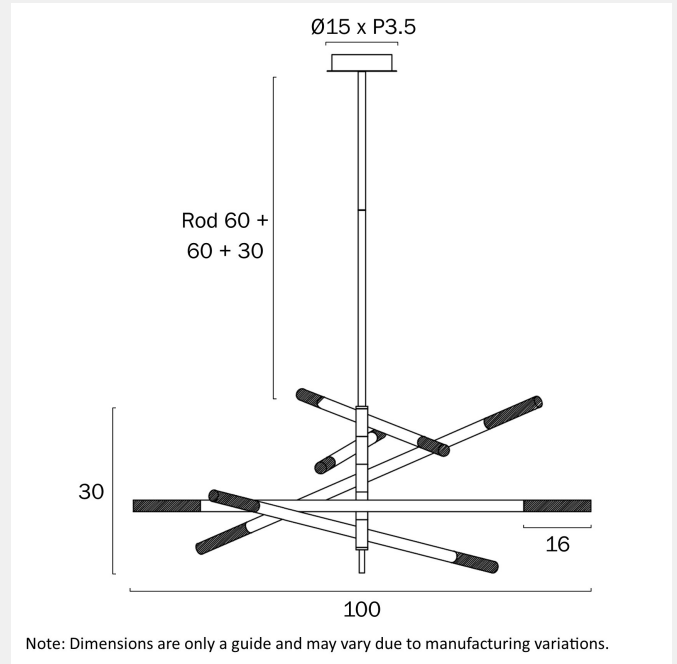

PINTA 10 LED PENDANT LIGHT

LIGHT SOURCE

Voltage Input

240V

Total Wattage (max)

30

Wattage

3

No

IP rating

IP20

Suspension Type

Rod (1x300)+(2x600)

Height Adjustable?

Yes

Mounting

WARRANTY

Replacement Warranty

*3 Years

PRODUCT DIMENSIONS

Fixture Weight (Kg)

3.8

Fixture Height (cm)

25