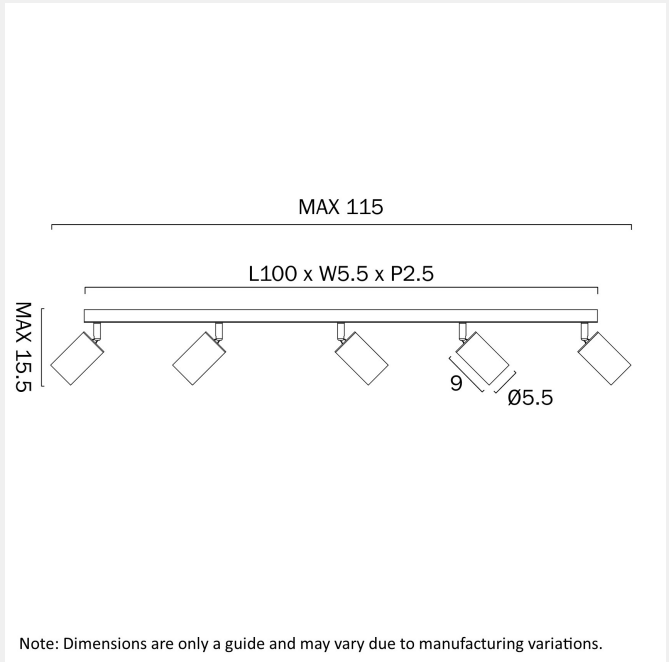

PICARD 5 LIGHT CEILING SPOTLIGHT

LIGHT SOURCE

Voltage Input

240V

Total Wattage (max)

35

Wattage

7

Globe Type

GU10

Globe / Light Source qty

5

Globe / Light Source included

Yes

Color Kelvin

3 CCT (3000k - 4000k - 5000k)

No

IP rating

IP20

Electrical Protection

CLASS I - HIGH VOLTAGE, EARTH REQUIRED

Mounting

Surface

COLOUR AND MATERIAL

15.5

Telbix.

Fixture Length (cm)

115

Fixture Width (cm)

5.5

WARRANTY

Replacement Warranty