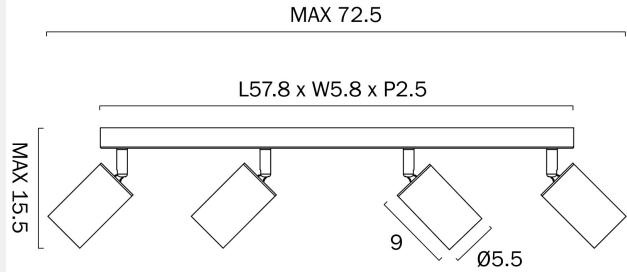

PICARD 4 LIGHT CEILING SPOTLIGHT

Note: Dimensions are only a guide and may vary due to manufacturing variations.

LIGHT SOURCE

Voltage Input

240V

Total Wattage (max)

28

Wattage

Fixture Projection (cm)

15.5

Telbix.

Fixture Length (cm)

72.5

Fixture Width (cm)

5.8

WARRANTY