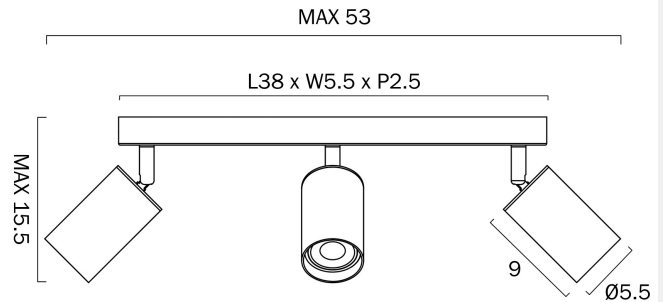

PICARD 3 LIGHT CEILING SPOTLIGHT

Note: Dimensions are only a guide and may vary due to manufacturing variations.

LIGHT SOURCE

Voltage Input

240V

Total Wattage (max)

21

Wattage

Fixture Projection (cm)

15.5

Telbix.

Fixture Length (cm)

53

Fixture Width (cm)

5.5

WARRANTY