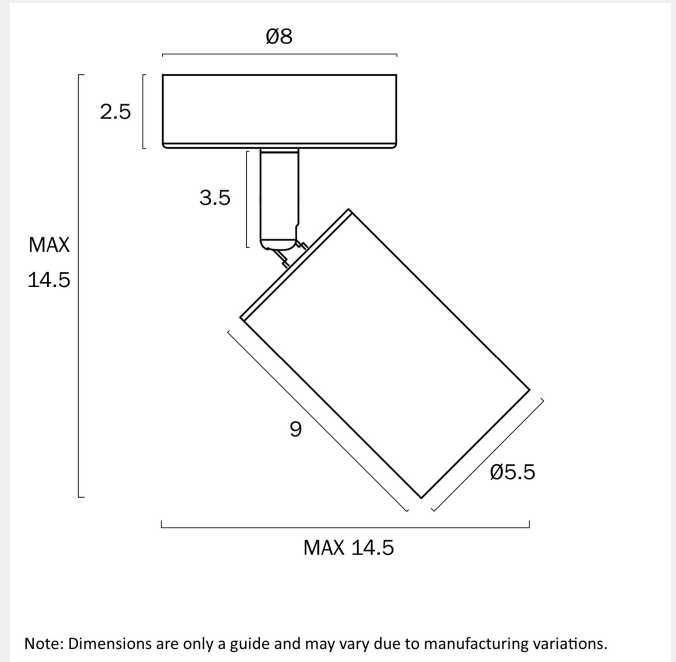

PICARD 1 LIGHT WALL SPOTLIGHT

LIGHT SOURCE

Voltage Input

240V

Total Wattage (max)

7

Wattage

7

Fixture Material

Aluminium,Iron

Fixture Finish

Sand

PRODUCT DIMENSIONS

Fixture Weight (Kg)

0.4

Fixture Projection (cm)

14.5

telbix.

Fixture Diameter (cm)

8

WARRANTY

Replacement Warranty

*3 Years

OTHER