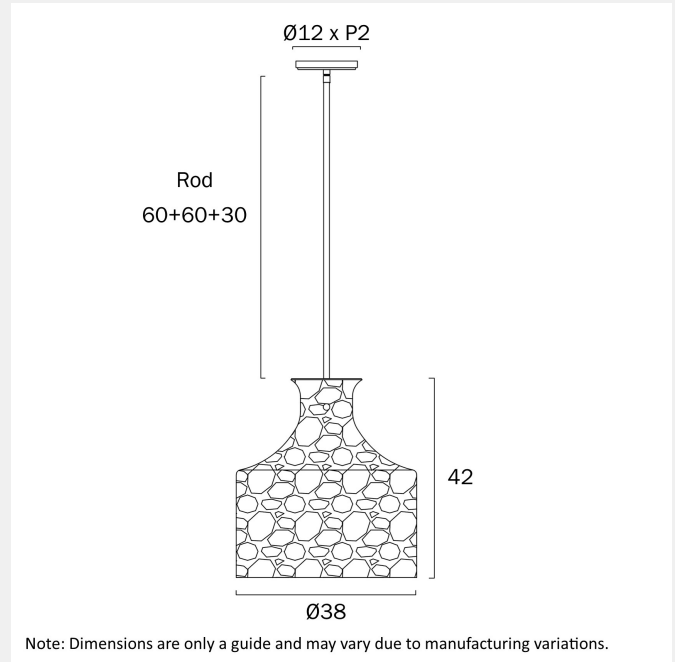

PERRON 4 PENDANT LIGHT

Note: Dimensions are only a guide and may vary due to manufacturing variations.

LIGHT SOURCE

Voltage Input

240V

Total Wattage (max)

100

Wattage

Globe Dependant

SPECIFICATIONS

Lead and Plug

No

IP rating

IP20

Suspension Type

Rod (1x300)+(2x600)

5.3

Telbix.

Fixture Diameter (cm)

38

Fixture Height (cm)

42

Suspension Length (cm)

150