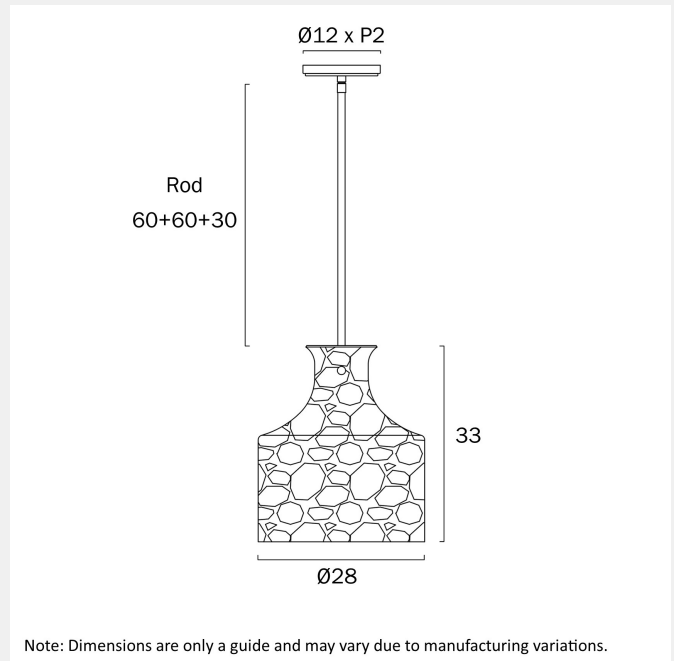

PERRON 1 PENDANT LIGHT

LIGHT SOURCE

Voltage Input

240V

Total Wattage (max)

25

Globe Type

E27

No

IP rating

IP20

Suspension Type

Rod (1x300)+(2x600)

Height Adjustable?

Yes

Mounting

WARRANTY

Replacement Warranty

*3 Years

PRODUCT DIMENSIONS

Fixture Weight (Kg)

3.4

Fixture Diameter (cm)

28