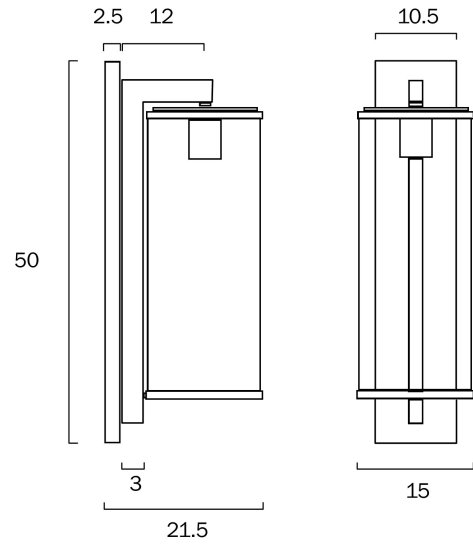

PEROVA 50CM EXTERIOR WALL LIGHT

LIGHT SOURCE

Voltage Input

240V

Total Wattage (max)

25

Globe Type

E27

No

COLOUR AND MATERIAL

Fixture Material

Glass,Solid Brass

PRODUCT DIMENSIONS

Fixture Projection (cm)

19.2

Fixture Diameter (cm)