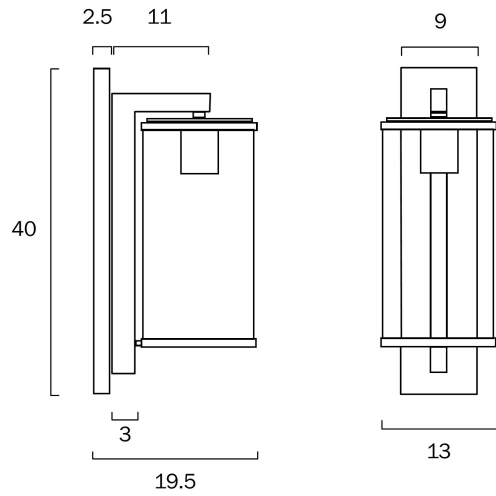

PEROVA 40CM EXTERIOR WALL LIGHT

LIGHT SOURCE

Voltage Input

240V

Total Wattage (max)

25

Globe Type

E27

No

COLOUR AND MATERIAL

Fixture Material

Glass,Solid Brass

PRODUCT DIMENSIONS

Fixture Projection (cm)

19.2

Fixture Diameter (cm)