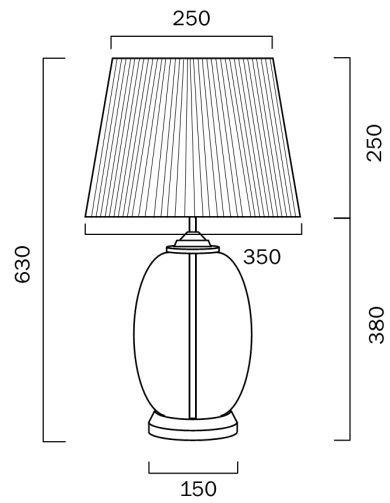

### LIGHT SOURCE

**Voltage Input**

240V

**Total Wattage (max)**

25

**Globe Type**

E27

**Globe / Light Source qty**

### PRODUCT DIMENSIONS

**Fixture Height (cm)**

63

**Fixture Diameter (cm)**

35

**Cable Length (cm)**

180 (30+Inline Switch+150)