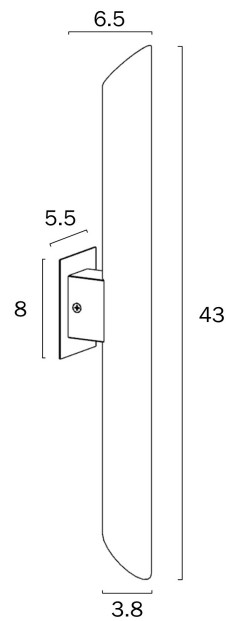

PENROS TWIN EXTERIOR WALL LIGHT

Note: Dimensions are only a guide and may vary due to manufacturing variations.

LIGHT SOURCE

Voltage Input

240V

Total Wattage (max)

6

Globe Type

LED integrated SMD

Globe / Light Source qty

2

Globe / Light Source included

Yes

Dimmable

No

SPECIFICATIONS

Glass

Fixture Color

Antique Brass

PRODUCT DIMENSIONS

Fixture Weight (Kg)

0.75

Fixture Projection (cm)

6.5

Fixture Height (cm)

43

telbix.

Fixture Width (cm)

3.8

WARRANTY

Replacement Warranty

*3 Years