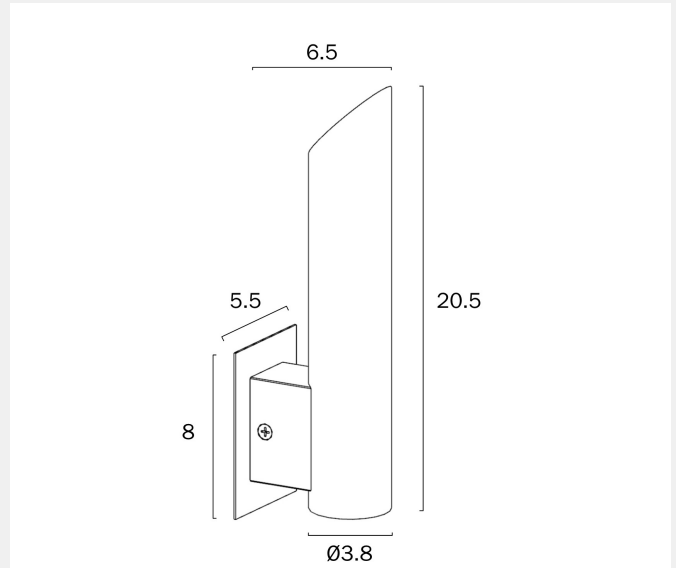

PENROS SINGLE EXTERIOR WALL LIGHT

Note: Dimensions are only a guide and may vary due to manufacturing variations.

LIGHT SOURCE

Voltage Input

240V

Total Wattage (max)

3

Globe Type

Glass

Fixture Color

Antique Brass

PRODUCT DIMENSIONS

Fixture Weight (Kg)

0.525

Fixture Projection (cm)

6.5

Fixture Height (cm)

20.5

Fixture Width (cm)

3.8

WARRANTY

Replacement Warranty

*3 Years

OTHER