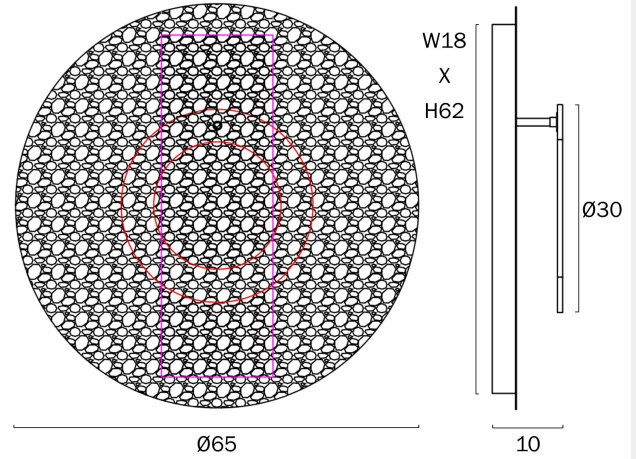

PELZER 60CM LED WALL LIGHT

Note: Dimensions are only a guide and may vary due to manufacturing variations.

LIGHT SOURCE

Voltage Input

240V

Total Wattage (max)

24

Globe Type

LED integrated SMD

Globe / Light Source qty

1

Globe / Light Source included

Yes

Color Kelvin

3000k

Color Temperature